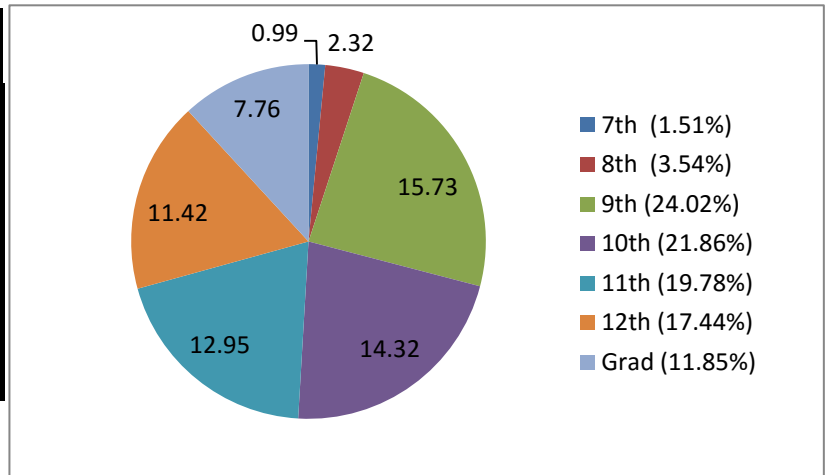

The Average FFA Chapter: 64.91 Members

Grade	#	%	Members/ Chapter
7th (1.51%)	223	1.51%	0.98
8th (3.54%)	521	3.54%	2.30
9th (24.02%)	3539	24.02%	15.59
10th (21.86%)	3221	21.86%	14.19
11th (19.78%)	2914	19.78%	12.84
12th (17.44%)	2570	17.44%	11.32
Grad (11.85%)	1746	11.85%	7.69
TOTAL	14734	100%	64.91