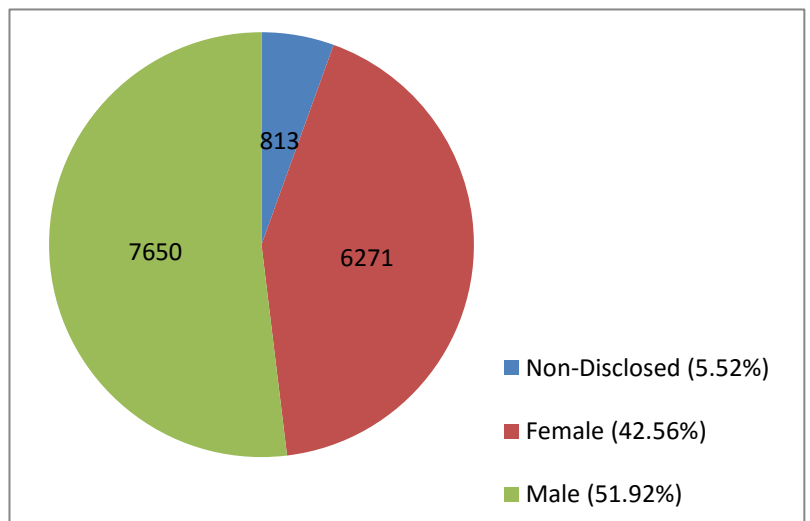

Iowa FFA Membership Report: June 29, 2016

Iowa FFA Members by Grade

Grade	2014	2015	2016	%	Members/ Chapter
7th (1.51%)	204	173	223	1.51%	0.98
8th (3.54%)	588	611	521	3.54%	2.30
9th (24.02%)	3357	3476	3539	24.02%	15.59
10th (21.86%)	3129	3329	3221	21.86%	14.19
11th (19.78%)	2739	2910	2914	19.78%	12.84
12th (17.44%)	2444	2495	2570	17.44%	11.32
Grad (11.85%)	1880	1854	1746	11.85%	7.69
Total	14341	14848	14734	100.00%	64.91

Iowa FFA Members by Gender

Gender	#	%	Members/ Chapter
Non-Disclosed (5.52%)	813	5.52%	3.58
Female (42.56%)	6271	42.56%	27.63
Male (51.92%)	7650	51.92%	33.70
Total	14734	100%	64.91

The Average FFA Chapter: 64.91 Members