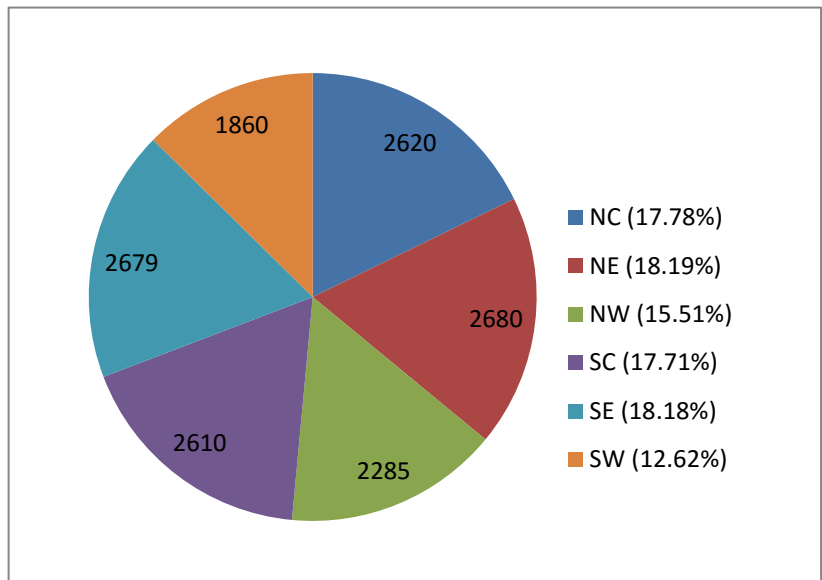

Iowa FFA Members By FFA District

District	Chap.	Memb.	%	Members/ Chapter
NC (-11)	35	2620	17.78%	74.86
NE (+66)	36	2680	18.19%	74.44
NW (+85)	37	2285	15.51%	61.76
SC (-294)	44	2610	17.71%	59.32
SE (-73)	41	2679	18.18%	65.34
SW (+113)	34	1860	12.62%	54.71
TOTAL	227	14734	100.00%	64.91