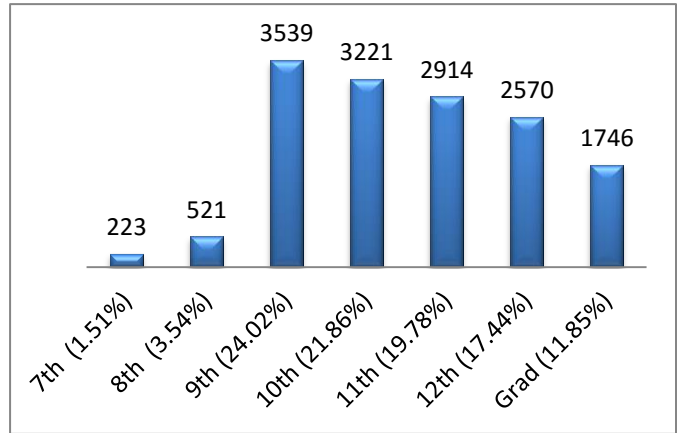

Iowa FFA Membership Report: June 29, 2016

Iowa FFA Members by Grade

Grade	2014	2015	2016	%	Members/ Chapter
7th (1.51%)	204	173	223	1.51%	0.98
8th (3.54%)	588	611	521	3.54%	2.30
9th (24.02%)	3357	3476	3539	24.02%	15.59
10th (21.86%)	3129	3329	3221	21.86%	14.19
11th (19.78%)	2739	2910	2914	19.78%	12.84
12th (17.44%)	2444	2495	2570	17.44%	11.32
Grad (11.85%)	1880	1854	1746	11.85%	7.69
Total	14341	14848	14734	100.00%	64.91

Iowa FFA Members by Gender

Gender	#	%	Members/ Chapter
Non-Disclosed (5.52%)	813	5.52%	3.58
Female (42.56%)	6271	42.56%	27.63
Male (51.92%)	7650	51.92%	33.70
Total	14734	100%	64.91

The Average FFA Chapter: 64.91 Members