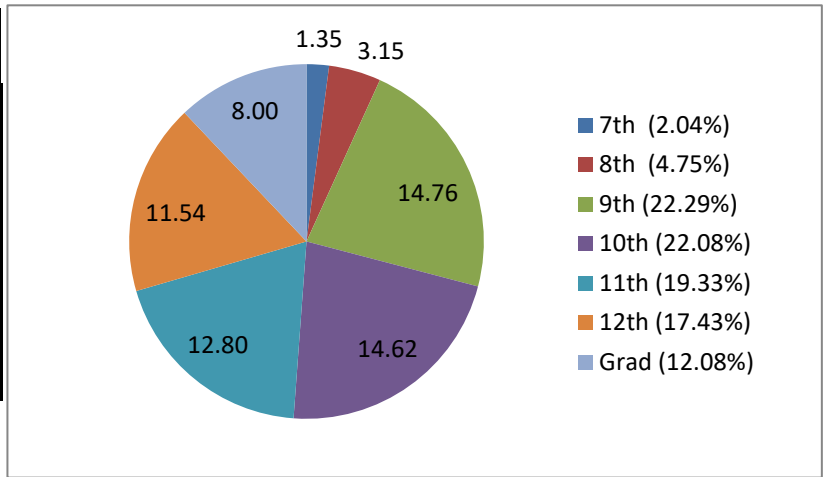

The Average FFA Chapter: 63.93 Members

71 FFA Chapters have at least 1 middle school member

Grade	#	%	Members/ Chapter
7th (2.04%)	304	2.04%	1.30
8th (4.75%)	708	4.75%	3.04
9th (22.29%)	3320	22.29%	14.25
10th (22.08%)	3289	22.08%	14.12
11th (19.33%)	2879	19.33%	12.36
12th (17.43%)	2596	17.43%	11.14
Grad (12.08%)	1799	12.08%	7.72
TOTAL	14895	100%	63.93