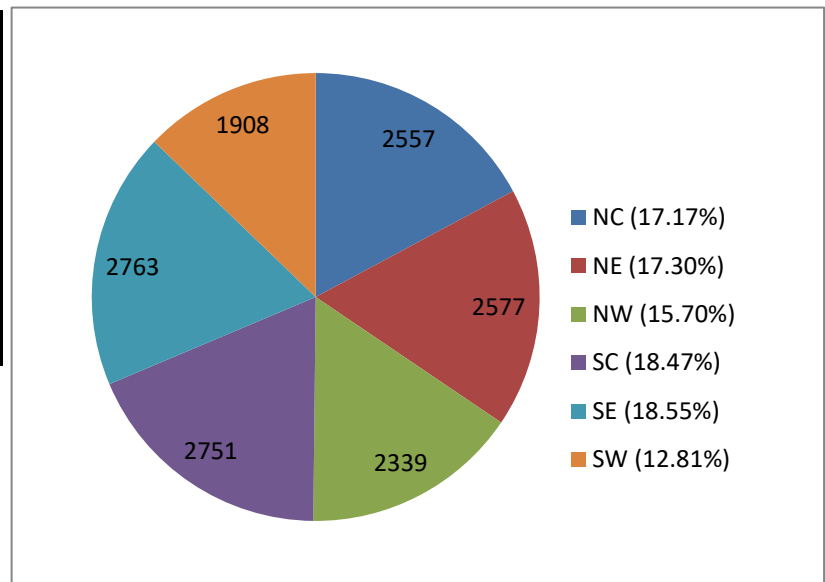

Iowa FFA Members By FFA District

District	Chap.	Memb.	%	Members/ Chapter
NC (-63)	37	2557	17.17%	69.11
NE (-103)	38	2577	17.30%	67.82
NW (+54)	39	2339	15.70%	59.97
SC (+141)	44	2751	18.47%	62.52
SE (+84)	41	2763	18.55%	67.39
SW (+48)	34	1908	12.81%	56.12
TOTAL	233	14895	100.00%	63.93