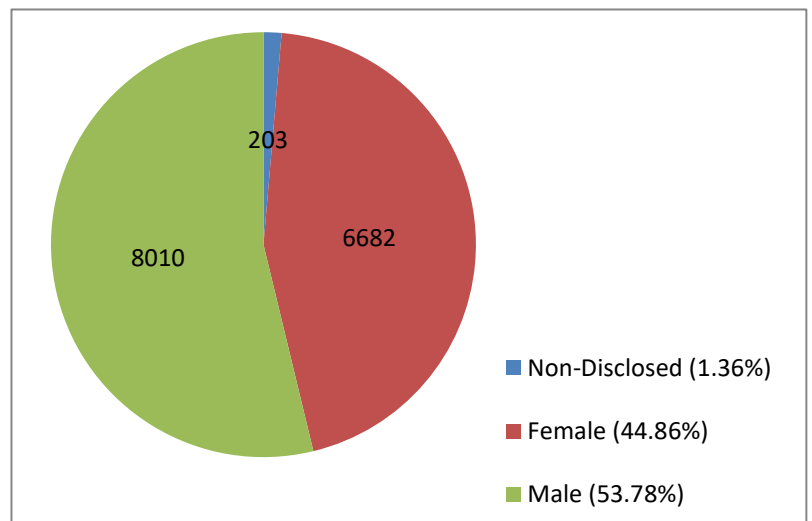

Iowa FFA Membership Report: June 28, 2017

Iowa FFA Members by Grade

Grade	2015	2016	2017	%	Members/ Chapter
7th (2.04%)	173	223	304	2.04%	1.30
8th (4.75%)	611	521	708	4.75%	3.04
9th (22.29%)	3476	3539	3320	22.29%	14.25
10th (22.08%)	3329	3221	3289	22.08%	14.12
11th (19.33%)	2910	2914	2879	19.33%	12.36
12th (17.43%)	2495	2570	2596	17.43%	11.14
Grad (12.08%)	1854	1746	1799	12.08%	7.72
Total	14848	14734	14895	100.00%	63.93

Iowa FFA Members by Gender

Gender	#	%	Members/ Chapter
Non-Disclosed (1.36%)	203	1.36%	0.87
Female (44.86%)	6682	44.86%	28.68
Male (53.78%)	8010	53.78%	34.38
Total	14895	100%	63.93

The Average FFA Chapter: 63.93 Members