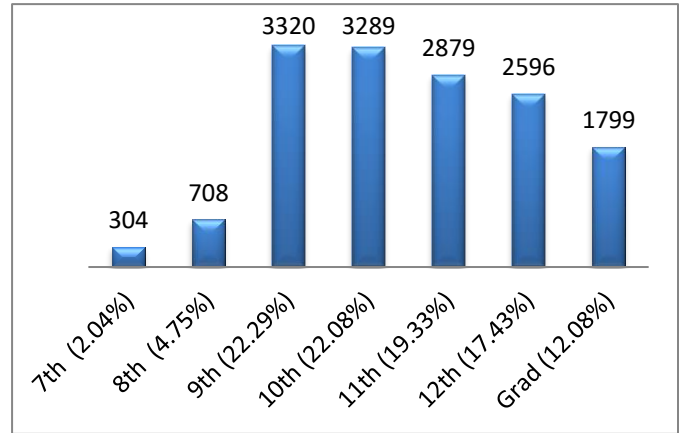

Iowa FFA Membership Report: June 28, 2017

Iowa FFA Members by Grade

Grade	2015	2016	2017	%	Members/ Chapter
7th (2.04%)	173	223	304	2.04%	1.30
8th (4.75%)	611	521	708	4.75%	3.04
9th (22.29%)	3476	3539	3320	22.29%	14.25
10th (22.08%)	3329	3221	3289	22.08%	14.12
11th (19.33%)	2910	2914	2879	19.33%	12.36
12th (17.43%)	2495	2570	2596	17.43%	11.14
Grad (12.08%)	1854	1746	1799	12.08%	7.72
Total	14848	14734	14895	100.00%	63.93

Iowa FFA Members by Gender

Gender	#	%	Members/ Chapter
Non-Disclosed (1.36%)	203	1.36%	0.87
Female (44.86%)	6682	44.86%	28.68
Male (53.78%)	8010	53.78%	34.38
Total	14895	100%	63.93

The Average FFA Chapter: 63.93 Members