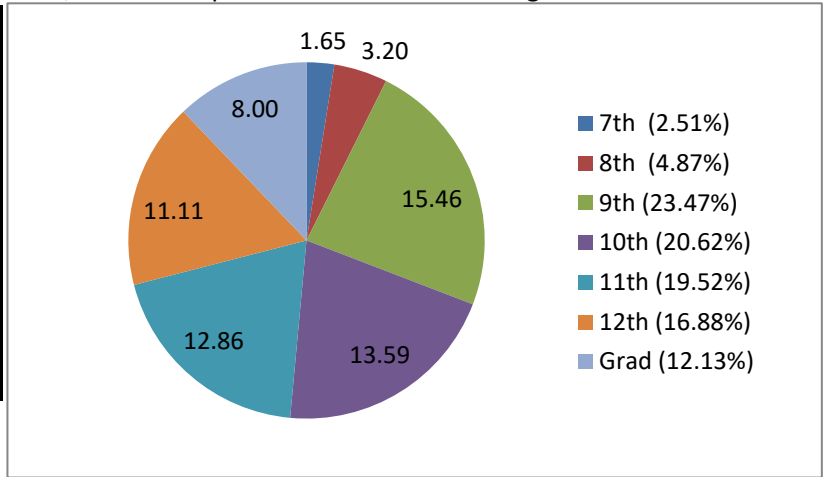

The Average FFA Chapter: 65.86 Members

39 FFA Chapters have at least one 7th grade member, 78 FFA Chapter have at least one 8th grade member

Grade	#	%	Members/ Chapter
7th (2.51%)	388	2.51%	1.65
8th (4.87%)	753	4.86%	3.20
9th (23.47%)	3632	23.47%	15.46
10th (20.62%)	3193	20.63%	13.59
11th (19.52%)	3021	19.52%	12.86
12th (16.88%)	2612	16.88%	11.11
Grad (12.13%)	1879	12.14%	8.00
TOTAL	15478	100%	65.86