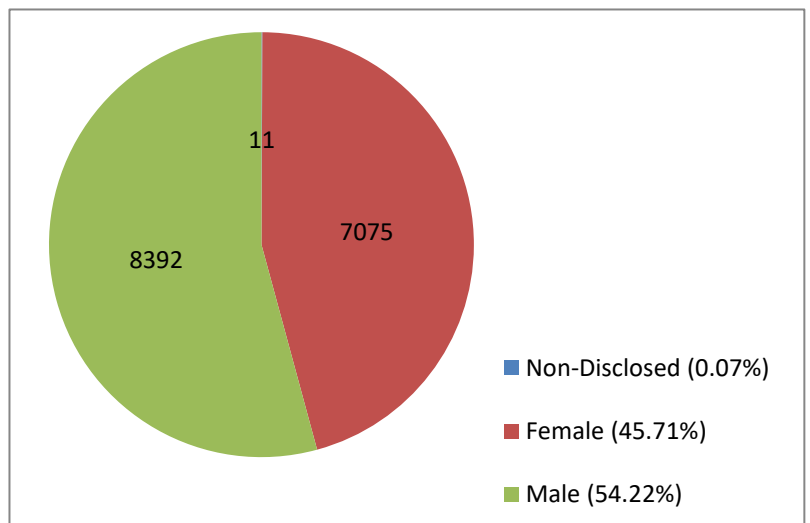

Iowa FFA Members by Gender

Gender	#	%	Members/ Chapter
Non-Disclosed (0.07%)	11	0.07%	0.05
Female (45.71%)	7075	45.71%	30.11
Male (54.22%)	8392	54.22%	35.71
Total	15478	100%	65.86