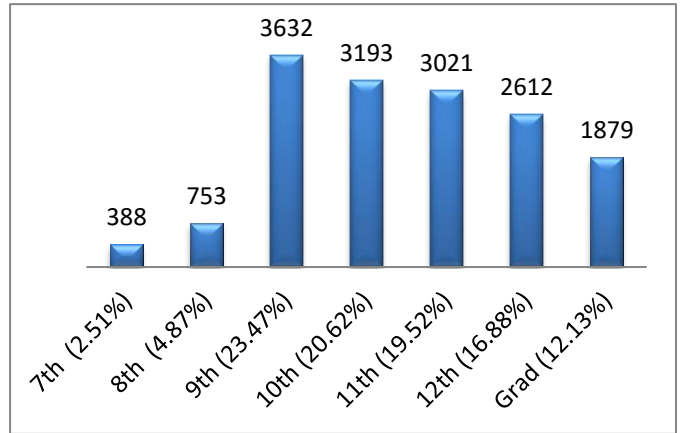

## Iowa FFA Members by Grade

Grade	2016	2017	2018	%	Members/ Chapter
7th (2.51%)	223	304	388	2.51%	1.65
8th (4.87%)	521	708	753	4.86%	3.20
9th (23.47%)	3539	3320	3632	23.47%	15.46
10th (20.62%)	3221	3289	3193	20.63%	13.59
11th (19.52%)	2914	2879	3021	19.52%	12.86
12th (16.88%)	2570	2596	2612	16.88%	11.11
Grad (12.13%)	1746	1799	1879	12.14%	8.00
<b>Total</b>	<b>14734</b>	<b>14895</b>	<b>15478</b>	<b>100.00%</b>	<b>65.86</b>