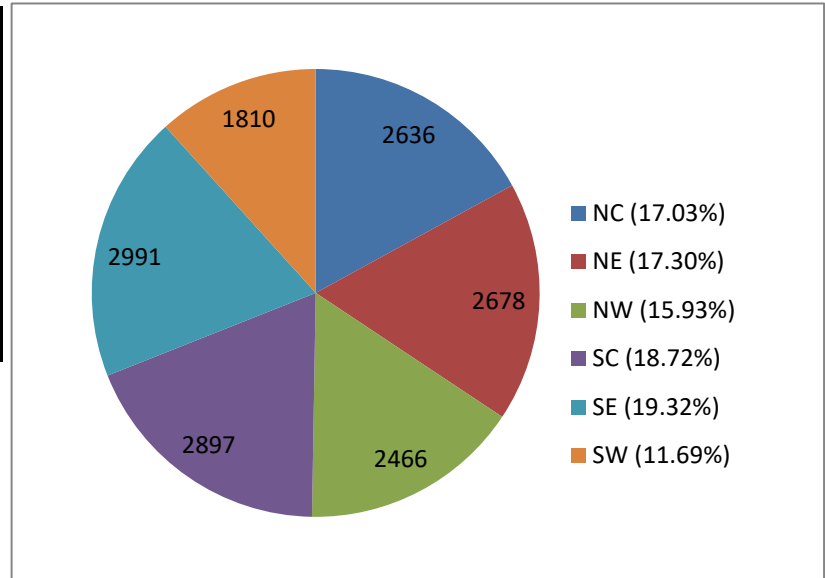

## Iowa FFA Members by Gender

Gender	#	%	Members/ Chapter
Non-Disclosed (0.07%)	11	0.07%	0.05
Female (45.71%)	7075	45.71%	30.11
Male (54.22%)	8392	54.22%	35.71
<b>Total</b>	<b>15478</b>	<b>100%</b>	<b>65.86</b>

## The Average FFA Chapter: 65.86 Members

\*39 FFA Chapters have at least one 7th grade member, 78 FFA Chapter have at least one 8th grade member\*

Grade	#	%	Members/ Chapter
7th (2.51%)	388	2.51%	1.65
8th (4.87%)	753	4.86%	3.20
9th (23.47%)	3632	23.47%	15.46
10th (20.62%)	3193	20.63%	13.59
11th (19.52%)	3021	19.52%	12.86
12th (16.88%)	2612	16.88%	11.11
Grad (12.13%)	1879	12.14%	8.00
<b>TOTAL</b>	<b>15478</b>	<b>100%</b>	<b>65.86</b>

## Iowa FFA Members By FFA District

District	Chap.	Memb.	%	Members/ Chapter
NC (+79)	37	2636	17.03%	71.24
NE (+101)	39	2678	17.30%	68.67
NW (+127)	41	2466	15.93%	60.15
SC (+146)	44	2897	18.72%	65.84
SE (+228)	41	2991	19.32%	72.95
SW (-98)	33	1810	11.69%	54.85
<b>TOTAL</b>	<b>235</b>	<b>15478</b>	<b>100.00%</b>	<b>65.86</b>