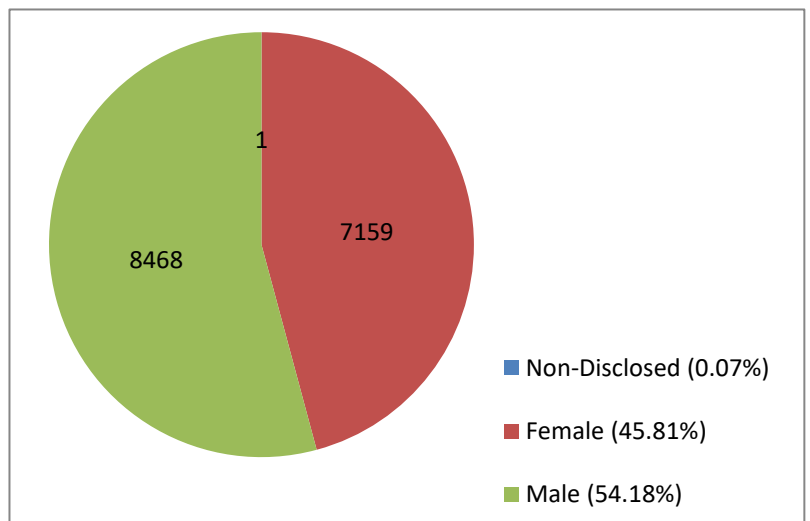

Iowa FFA Membership Report: June 21, 2019

Iowa FFA Members by Grade

Grade	2017	2018	2019	%	Members/ Chapter
7th (2.73%)	304	388	427	2.73%	1.77
8th (5.55%)	708	753	867	5.55%	3.60
9th (22.59%)	3320	3632	3530	22.59%	14.65
10th (22.43%)	3289	3193	3506	22.43%	14.55
11th (18.60%)	2879	3021	2907	18.60%	12.06
12th (16.96%)	2596	2612	2650	16.96%	11.00
Grad (11.14%)	1799	1879	1741	11.14%	7.22
Total	14895	15478	15628	100.00%	64.85

Iowa FFA Members by Gender

Gender	#	%	Members/ Chapter
Non-Disclosed (0.07%)	1	0.01%	0.00
Female (45.81%)	7159	45.81%	29.71
Male (54.18%)	8468	54.18%	35.14
Total	15628	100%	64.85

The Average FFA Chapter: 64.85 Members