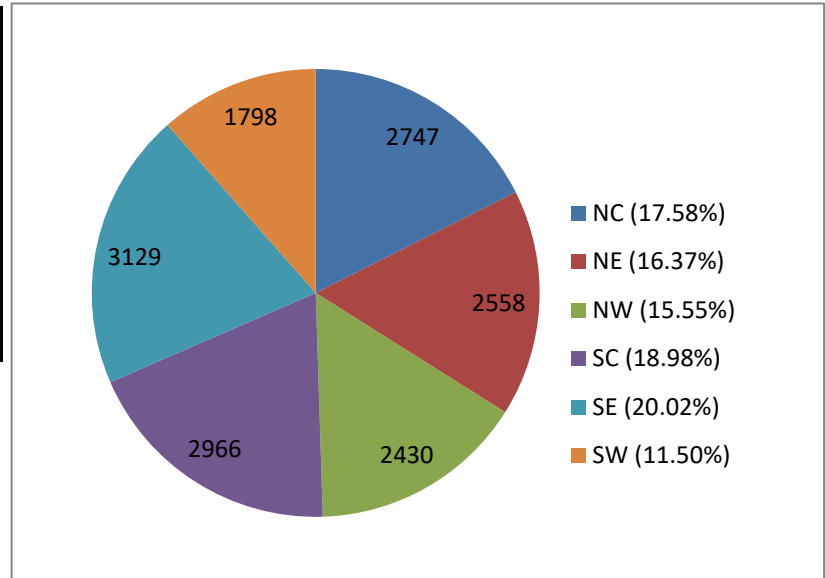

Iowa FFA Members By FFA District

District	Chap.	Memb.	%	Members/ Chapter
NC (+111)	38	2747	17.58%	72.29
NE (-120)	39	2558	16.37%	65.59
NW (-36)	40	2430	15.55%	60.75
SC (+69)	47	2966	18.98%	63.11
SE (+138)	44	3129	20.02%	71.11
SW (+12)	33	1798	11.50%	54.48
TOTAL	241	15628	100.00%	64.85