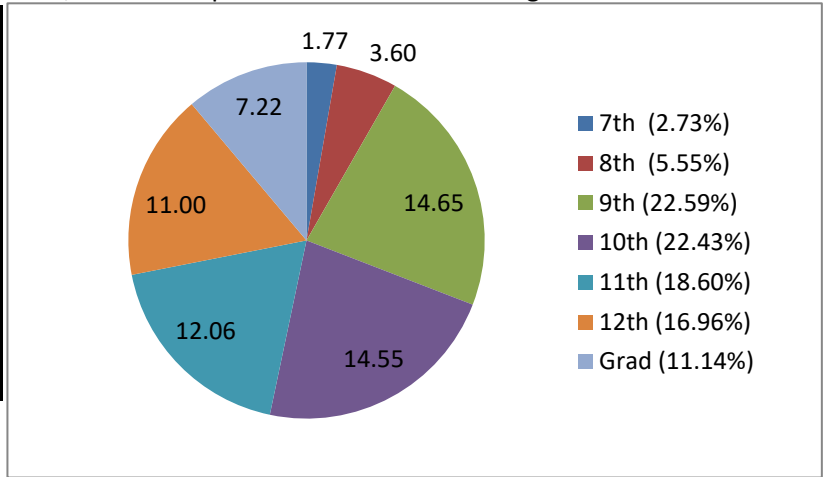

The Average FFA Chapter: 64.85 Members

43 FFA Chapters have at least one 7th grade member, 94 FFA Chapter have at least one 8th grade member

Grade	#	%	Members/ Chapter
7th (2.73%)	427	2.73%	1.77
8th (5.55%)	867	5.55%	3.60
9th (22.59%)	3530	22.59%	14.65
10th (22.43%)	3506	22.43%	14.55
11th (18.60%)	2907	18.60%	12.06
12th (16.96%)	2650	16.96%	11.00
Grad (11.14%)	1741	11.14%	7.22
TOTAL	15628	100%	64.85