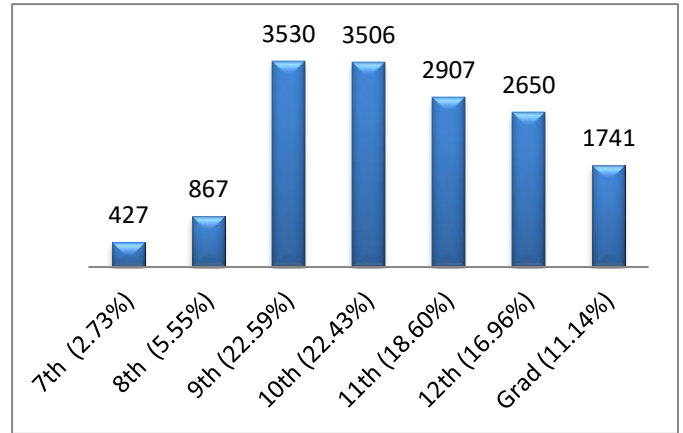

Iowa FFA Membership Report: June 21, 2019

Iowa FFA Members by Grade

Grade	2017	2018	2019	%	Members/ Chapter
7th (2.73%)	304	388	427	2.73%	1.77
8th (5.55%)	708	753	867	5.55%	3.60
9th (22.59%)	3320	3632	3530	22.59%	14.65
10th (22.43%)	3289	3193	3506	22.43%	14.55
11th (18.60%)	2879	3021	2907	18.60%	12.06
12th (16.96%)	2596	2612	2650	16.96%	11.00
Grad (11.14%)	1799	1879	1741	11.14%	7.22
Total	14895	15478	15628	100.00%	64.85

Iowa FFA Members by Gender

Gender	#	%	Members/ Chapter
Non-Disclosed (0.07%)	1	0.01%	0.00
Female (45.81%)	7159	45.81%	29.71
Male (54.18%)	8468	54.18%	35.14
Total	15628	100%	64.85

The Average FFA Chapter: 64.85 Members