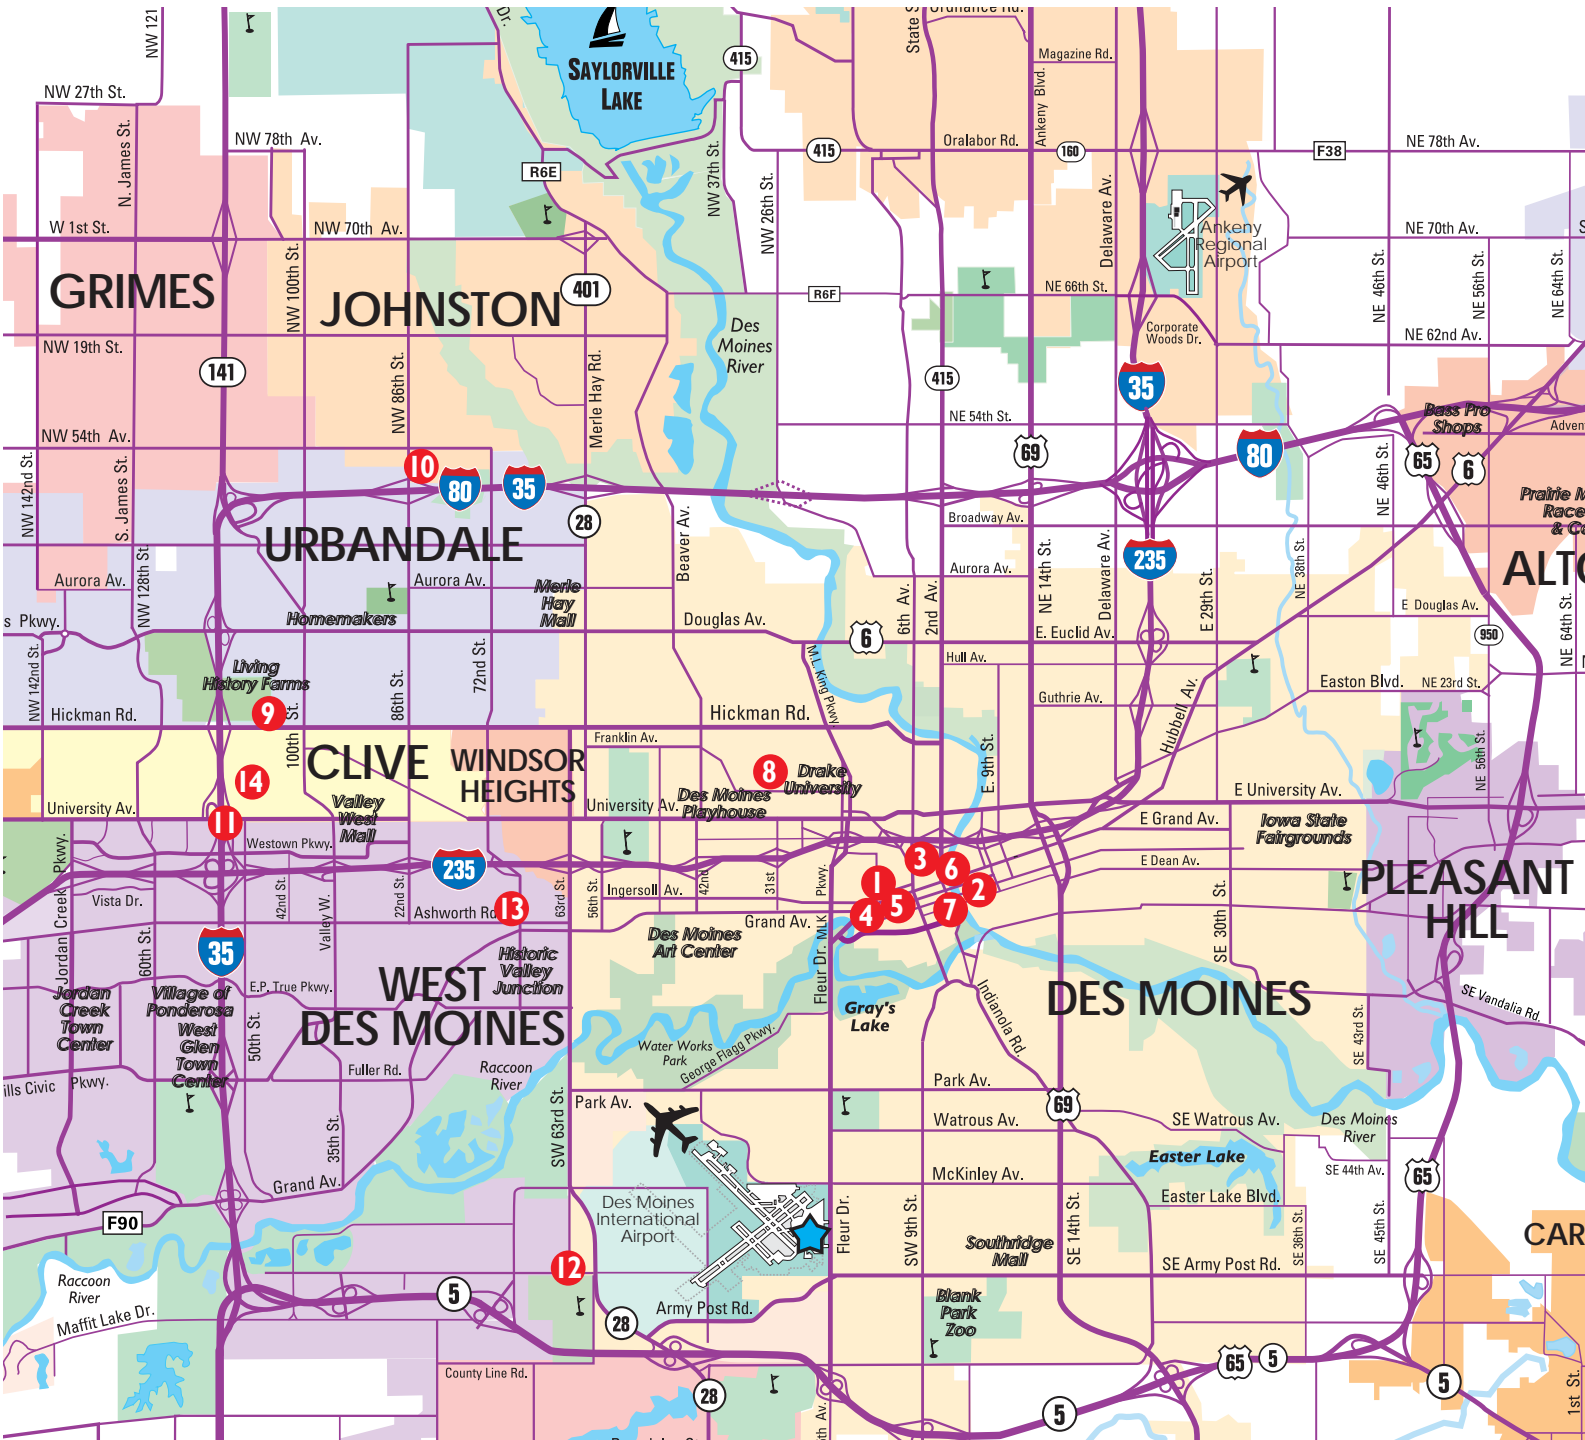

Iowa FFA Association - Leadership Conference - April 13-15, 2011

MAP KEY

● HOTELS

Downtown

1. Des Moines Marriott Downtown
2. Embassy Suites on the River
3. Holiday Inn Downtown at Mercy Campus
4. Hotel Fort Des Moines
5. Hyatt Place Des Moines Downtown
6. Quality Inn & Suites Event Center
7. Renaissance Savery Hotel

Central

8. Holiday Inn Express at Drake University

Northwest

9. Comfort Suites at Living History Farms
10. Stoney Creek Inn & Conference Center
11. Wildwood Lodge

South

12. Baymont Inn & Suites Airport Conference Center

West

13. Days Inn at Walnut Creek
14. Days Inn Des Moines West/Clive

SeeDesMoines.com

Peglow MAP Art
ART & DESIGN PUBLISHING