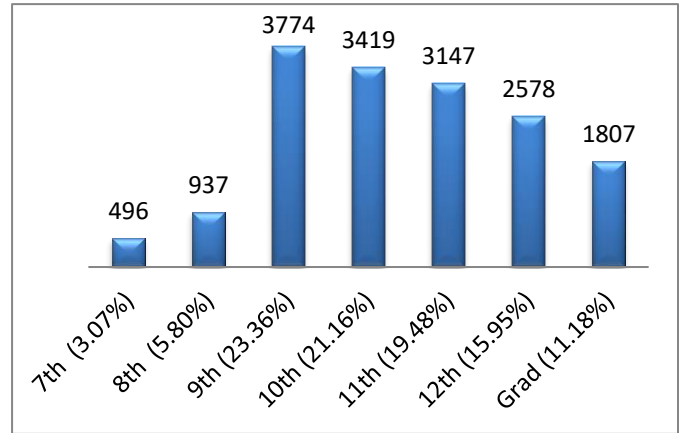

Iowa FFA Membership Report: June 25, 2020

Iowa FFA Members by Grade

Grade	2018	2019	2020	%	Members/ Chapter
7th (3.07%)	388	427	496	3.07%	2.02
8th (5.80%)	753	867	937	5.80%	3.81
9th (23.36%)	3632	3530	3774	23.36%	15.34
10th (21.16%)	3193	3506	3419	21.16%	13.90
11th (19.48%)	3021	2907	3147	19.48%	12.79
12th (15.95%)	2612	2650	2578	15.95%	10.48
Grad (11.18%)	1879	1741	1807	11.18%	7.35
Total	15478	15628	16158	100.00%	65.68

Iowa FFA Members by Gender

Gender	#	%	Members/ Chapter
Non-Disclosed (0.00%)	0	0.00%	0.00
Female (46.81%)	7563	46.81%	30.74
Male (53.19%)	8595	53.19%	34.94
Total	16158	100%	65.68

The Average FFA Chapter: 65.68 Members