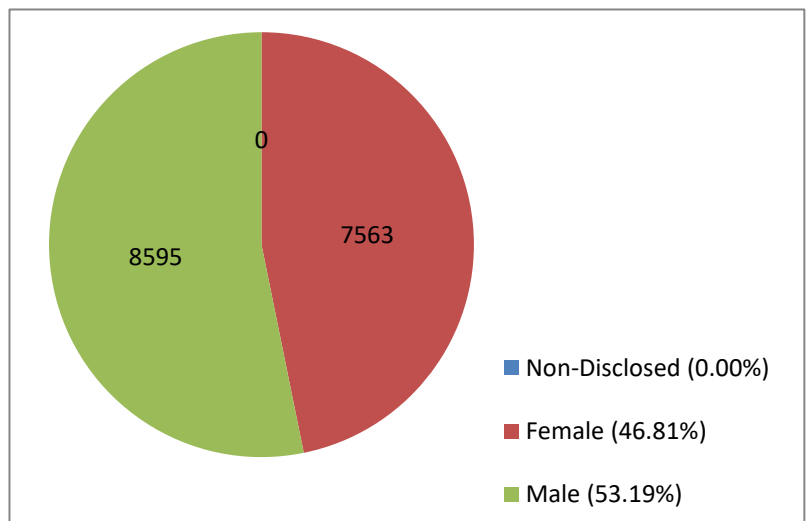

Iowa FFA Membership Report: June 25, 2020

Iowa FFA Members by Grade

Grade	2018	2019	2020	%	Members/ Chapter
7th (3.07%)	388	427	496	3.07%	2.02
8th (5.80%)	753	867	937	5.80%	3.81
9th (23.36%)	3632	3530	3774	23.36%	15.34
10th (21.16%)	3193	3506	3419	21.16%	13.90
11th (19.48%)	3021	2907	3147	19.48%	12.79
12th (15.95%)	2612	2650	2578	15.95%	10.48
Grad (11.18%)	1879	1741	1807	11.18%	7.35
Total	15478	15628	16158	100.00%	65.68

Iowa FFA Members by Gender

Gender	#	%	Members/ Chapter
Non-Disclosed (0.00%)	0	0.00%	0.00
Female (46.81%)	7563	46.81%	30.74
Male (53.19%)	8595	53.19%	34.94
Total	16158	100%	65.68

The Average FFA Chapter: 65.68 Members