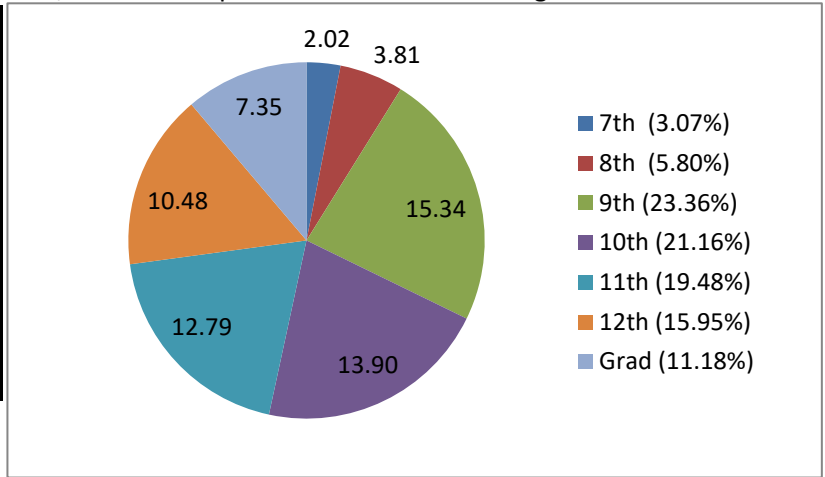

The Average FFA Chapter: 65.68 Members

46 FFA Chapters have at least one 7th grade member, 107 FFA Chapter have at least one 8th grade member

Grade	#	%	Members/ Chapter
7th (3.07%)	496	3.07%	2.02
8th (5.80%)	937	5.80%	3.81
9th (23.36%)	3774	23.36%	15.34
10th (21.16%)	3419	21.16%	13.90
11th (19.48%)	3147	19.48%	12.79
12th (15.95%)	2578	15.95%	10.48
Grad (11.18%)	1807	11.18%	7.35
TOTAL	16158	100%	65.68