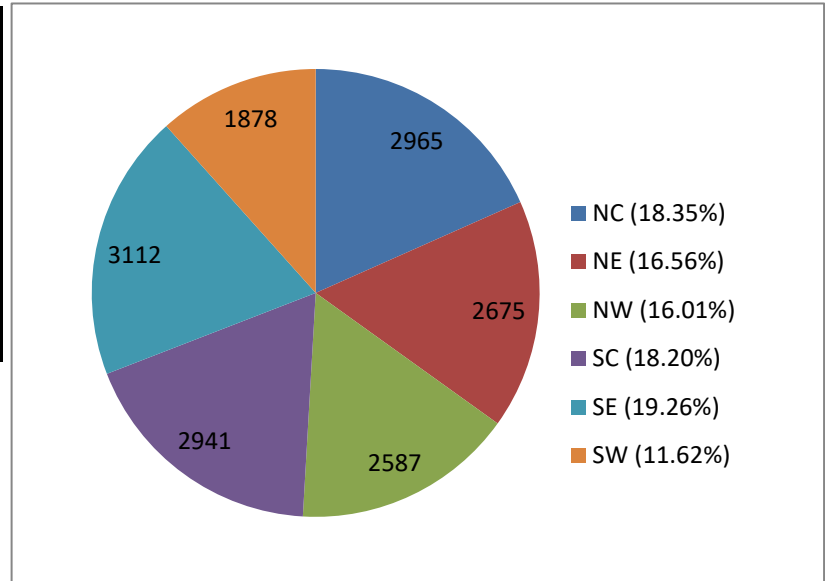

Iowa FFA Members By FFA District

District	Chap.	Memb.	%	Members/ Chapter
NC (+218)	41	2965	18.35%	72.32
NE (+117)	39	2675	16.56%	68.59
NW (+157)	41	2587	16.01%	63.10
SC (-25)	47	2941	18.20%	62.57
SE (-17)	45	3112	19.26%	69.16
SW (+80)	33	1878	11.62%	56.91
TOTAL	246	16158	100.00%	65.68